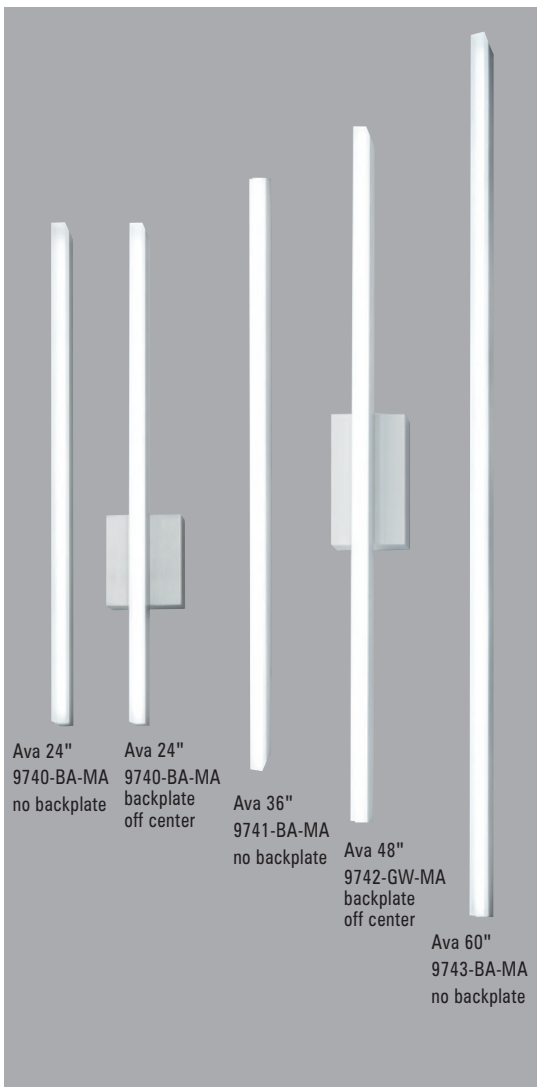

Norwell Lighting

Product Name **Ava Sconce 24", 36", 48", 60"**
 Model Number **9740, 9741, 9742, 9743**
 Project Name _____
 Fixture Type _____ Quantity _____

- Multiple Lenas of any length can be joined end to end for a continuous row
- Lena is available with a backplate / BK or without backplate / NBK

*When product is ordered with no backplate, driver is installed into wall

ADA LED-

Product Name / Model / Dimensions			Finish Options	Acrylic	Lamping Options		
Ava - 9740,9741,9742,9743			Standard Brushed Aluminum / BA Gloss White / GW	Standard Matte Opal Acrylic / MA	Standard LED / LED		
SKU	Height	Projection*			SKU	Wattage	Integrated LED
9740	24"	3.25"			9740*	16	1170 lumens, 3000K, 85 CRI, 0-10VDC dimming
9741	36"	3.25"			9741*	25	1900 lumens, 3000K, 85 CRI, 0-10VDC dimming
9742	48"	3.25"			9742*	34	2560 lumens, 3000K, 85 CRI, 0-10VDC dimming
9743	60"	3.25"	9743*	41	3180 lumens, 3000K, 85 CRI, 0-10VDC dimming		
* Product projection with backplate / BK Product width .75" no backplate / NBK Product width with backplate 4.50" Backplate 24" 4.50" H x 4.50" W Backplate 36", 48" and 60", 7.00" H x 4.50" W						* universal driver accommodates both 120 - 277v	