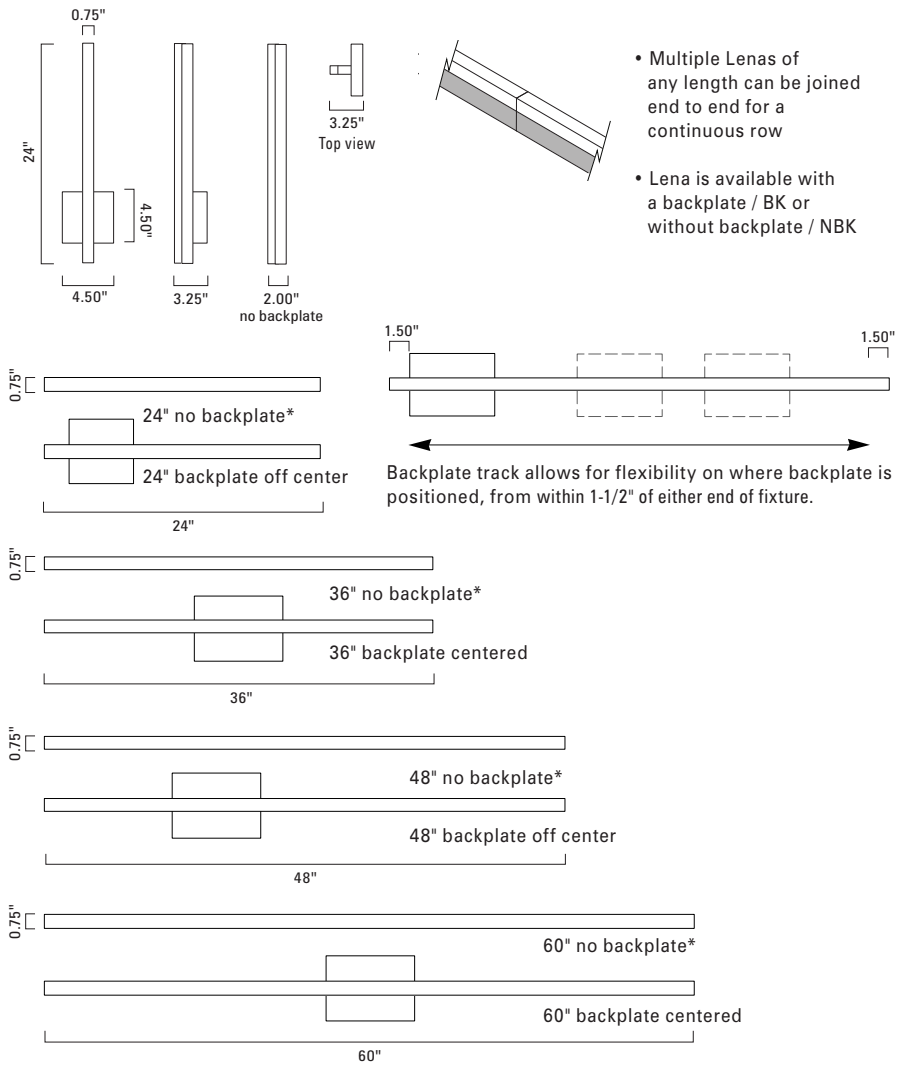

Norwell Lighting

Product Name **Ava Sconce 24", 36", 48", 60"**
 Model Number **9740, 9741, 9742, 9743**
 Project Name _____
 Fixture Type _____ Quantity _____

- Multiple Lenas of any length can be joined end to end for a continuous row
- Lena is available with a backplate / BK or without backplate / NBK

*When product is ordered with no backplate, driver is installed into wall

ADA LED-

Product Name / Model / Dimensions			Finish Options	Acrylic	Lamping Options		
Ava - 9740,9741,9742,9743			Standard Brushed Aluminum / BA Gloss White / GW	Standard Matte Opal Acrylic / MA	Standard LED / LED		
SKU	Height	Projection*			SKU	Wattage	Integrated LED
9740	24"	3.25"			9740*	16	1170 lumens, 3000K, 85 CRI, 0-10VDC dimming
9741	36"	3.25"			9741*	25	1900 lumens, 3000K, 85 CRI, 0-10VDC dimming
9742	48"	3.25"			9742*	34	2560 lumens, 3000K, 85 CRI, 0-10VDC dimming
9743	60"	3.25"	9743*	41	3180 lumens, 3000K, 85 CRI, 0-10VDC dimming		
* Product projection with backplate / BK Product width .75" no backplate / NBK Product width with backplate 4.50" Backplate 24" 4.50" H x 4.50" W Backplate 36", 48" and 60", 7.00" H x 4.50" W						* universal driver accommodates both 120 - 277v	