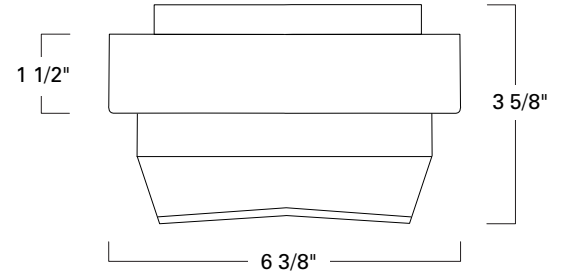

**Crystal Mini
Flush Mount**
5379

Project Name _____

Fixture Type _____

Quantity _____

Norwell | Lighting

I L E X

Custom Metalcraft

Crystal Mini
Flush Mount
5379-BNSB-CL

5379

LED

Product Name / Model / Dimensions		Finish Options	Glass	Lamping Options	
Crystal Mini - 5379		Standard Brushed Nickel/Satin Brass / BNSB	Standard Faceted Clear Glass / CL Size: 2 3/8 H x 5 1/8 W	Standard LED 1000lm, 3000K CCT 14 Watts, 80 CRI 120v	
	<table border="1"> <thead> <tr> <th>Height</th> <th>Width</th> </tr> </thead> <tbody> <tr> <td>3 5/8"</td> <td>6 3/8"</td> </tr> </tbody> </table>				Height
Height	Width				
3 5/8"	6 3/8"				