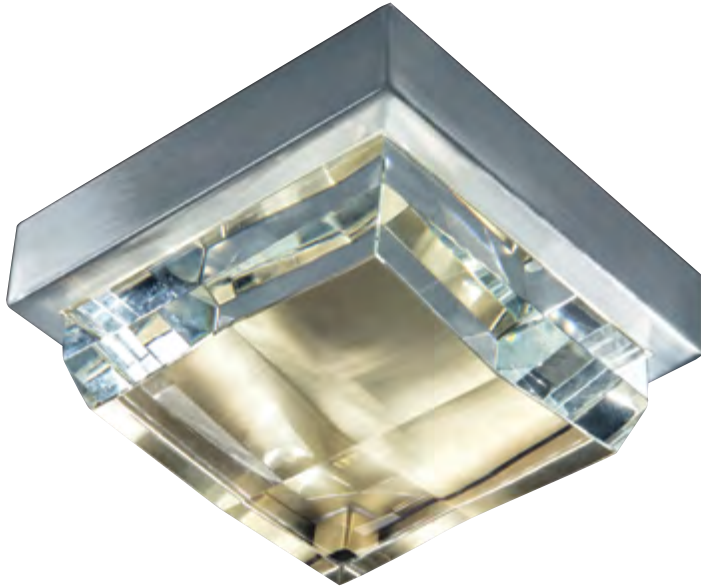

**Crystal Mini
Flush Mount**
5379

Project Name _____

Fixture Type _____

Quantity _____

Norwell | Lighting

I L E X

Custom Metalcraft

Crystal Mini
Flush Mount
5379-BNSB-CL

5379

LED

Product Name / Model / Dimensions		Finish Options	Glass	Lamping Options	
Crystal Mini - 5379		Standard Brushed Nickel/Satin Brass / BNSB	Standard Faceted Clear Glass / CL Size: 2 3/8 H x 5 1/8 W	Standard LED 1000lm, 3000K CCT 14 Watts, 80 CRI 120v	
	<table border="1"> <thead> <tr> <th>Height</th> <th>Width</th> </tr> </thead> <tbody> <tr> <td>3 5/8"</td> <td>6 3/8"</td> </tr> </tbody> </table>				Height
Height	Width				
3 5/8"	6 3/8"				