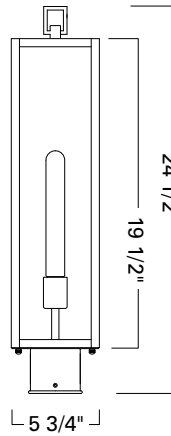

CAPTURE

- 1185 - SMALL
- 1186 - MEDIUM
- 1187 - LARGE
- 1188 - POST
- 1184 - CEILING / FLUSH

Project Name _____

Fixture Type _____

Quantity _____

Norwell Lighting

ILEX

Custom Metalcraft

Post
1188-MB-CL

Ceiling / Flush
1184-MB-CL

1188 Post

1184 Ceiling / Flush

Small Sconce
1185-MB-CL

Medium Sconce
1186-MB-CL

Large Sconce
1187-MB-CL

1185 Small

Top View

1186 Medium

1187 Large

SOLID BRASS

Product Name / Model / Dimensions					Finish Options	Diffuser	Lamping Options
CAPTURE - Post 1188, Flush 1184, Small Sconce 1185, Medium Sconce 1186, Large Sconce 1187					Standard Matte Black / MB	Standard Clear Glass / CL	Standard 1185 1186 1187 1188 - 1- 75 Watt Edison T10 Recommended 1184 - 2- 75 Watt Edison T10 Recommended
	Height	Width	Projection	TTO*			
1185	11"	4 3/4"	8 1/2"	4 7/8"			
1186	17"	5 1/2"	8 1/2"	4 7/8"			
1187	21"	5 1/2"	8 1/2"	4 7/8"			
1188	24 1/2"	5 3/4"					
1184	4 1/4"	12" square					
1185 Backplate 6" H X 4 3/4" W 1186 1187 Backplate 8" H X 4 3/4" W							