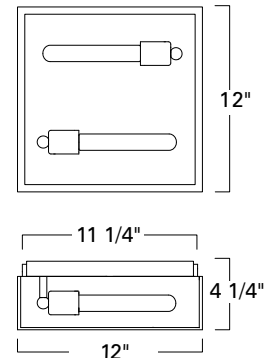

Post
1188-MB-CL

Ceiling / Flush
1184-MB-CL

1188 Post

1184 Ceiling / Flush

Small Sconce
1185-MB-CL

Medium Sconce
1186-MB-CL

Large Sconce
1187-MB-CL

1185 Small

Top View

1186 Medium

1187 Large

SOLID BRASS

Product Name / Model / Dimensions					Finish Options	Diffuser	Lamping Options
CAPTURE - Post 1188, Flush 1184, Small Sconce 1185, Medium Sconce 1186, Large Sconce 1187					Standard Matte Black / MB	Standard Clear Glass / CL	Standard 1185 1186 1187 1188 - 1- 75 Watt Edison T10 Recommended 1184 - 2- 75 Watt Edison T10 Recommended
	Height	Width	Projection	TTO*			
1185	11"	4 3/4"	8 1/2"	4 7/8"			
1186	17"	5 1/2"	8 1/2"	4 7/8"			
1187	21"	5 1/2"	8 1/2"	4 7/8"			
1188	24 1/2"	5 3/4"					
1184	4 1/4"	12" square					
1185 Backplate 6" H X 4 3/4" W 1186 1187 Backplate 8" H X 4 3/4" W							