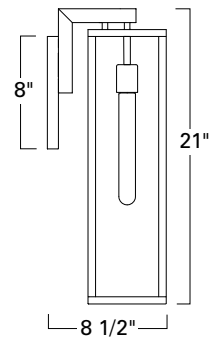

Post
1188-MB-CL

Ceiling / Flush
1184-MB-CL

1188 Post

1184 Ceiling / Flush

Small Sconce
1185-MB-CL

Medium Sconce
1186-MB-CL

Large Sconce
1187-MB-CL

1185 Small

Top View

1186 Medium

1187 Large

SOLID BRASS

Product Name / Model / Dimensions					Finish Options	Diffuser	Lamping Options
CAPTURE - Post 1188, Flush 1184, Small Sconce 1185, Medium Sconce 1186, Large Sconce 1187					Standard Matte Black / MB	Standard Clear Glass / CL	Standard 1185 1186 1187 1188 - 1- 75 Watt Edison T10 Recommended 1184 - 2- 75 Watt Edison T10 Recommended
	Height	Width	Projection	TTO*			
1185	11"	4 3/4"	8 1/2"	4 7/8"			
1186	17"	5 1/2"	8 1/2"	4 7/8"			
1187	21"	5 1/2"	8 1/2"	4 7/8"			
1188	24 1/2"	5 3/4"					
1184	4 1/4"	12" square					
1185 Backplate 6" H X 4 3/4" W 1186 1187 Backplate 8" H X 4 3/4" W							