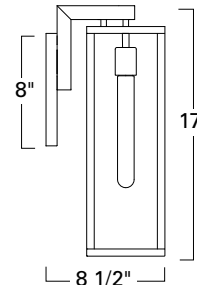

Post
1188-MB-CL

Ceiling / Flush
1184-MB-CL

1188 Post

1184 Ceiling / Flush

Small Sconce
1185-MB-CL

Medium Sconce
1186-MB-CL

Large Sconce
1187-MB-CL

1185 Small

Top View

1186 Medium

1187 Large

SOLID BRASS

Product Name / Model / Dimensions					Finish Options	Diffuser	Lamping Options
CAPTURE - Post 1188, Flush 1184, Small Sconce 1185, Medium Sconce 1186, Large Sconce 1187					Standard Matte Black / MB	Standard Clear Glass / CL	Standard 1185 1186 1187 1188 - 1- 75 Watt Edison T10 Recommended 1184 - 2- 75 Watt Edison T10 Recommended
	Height	Width	Projection	TTO*			
1185	11"	4 3/4"	8 1/2"	4 7/8"			
1186	17"	5 1/2"	8 1/2"	4 7/8"			
1187	21"	5 1/2"	8 1/2"	4 7/8"			
1188	24 1/2"	5 3/4"					
1184	4 1/4"	12" square					
1185 Backplate 6" H X 4 3/4" W 1186 1187 Backplate 8" H X 4 3/4" W							