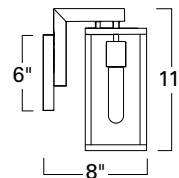

Post
1188-MB-CL

Ceiling / Flush
1184-MB-CL

1188 Post

1184 Ceiling / Flush

Small Sconce
1185-MB-CL

Medium Sconce
1186-MB-CL

Large Sconce
1187-MB-CL

1185 Small

Top View

1186 Medium

1187 Large

SOLID BRASS

Product Name / Model / Dimensions					Finish Options	Diffuser	Lamping Options
CAPTURE - Post 1188, Flush 1184, Small Sconce 1185, Medium Sconce 1186, Large Sconce 1187					Standard Matte Black / MB	Standard Clear Glass / CL	Standard 1185 1186 1187 1188 - 1- 75 Watt Edison T10 Recommended 1184 - 2- 75 Watt Edison T10 Recommended
	Height	Width	Projection	TTO*			
1185	11"	4 3/4"	8 1/2"	4 7/8"			
1186	17"	5 1/2"	8 1/2"	4 7/8"			
1187	21"	5 1/2"	8 1/2"	4 7/8"			
1188	24 1/2"	5 3/4"					
1184	4 1/4"	12" square					
1185 Backplate 6" H X 4 3/4" W 1186 1187 Backplate 8" H X 4 3/4" W							