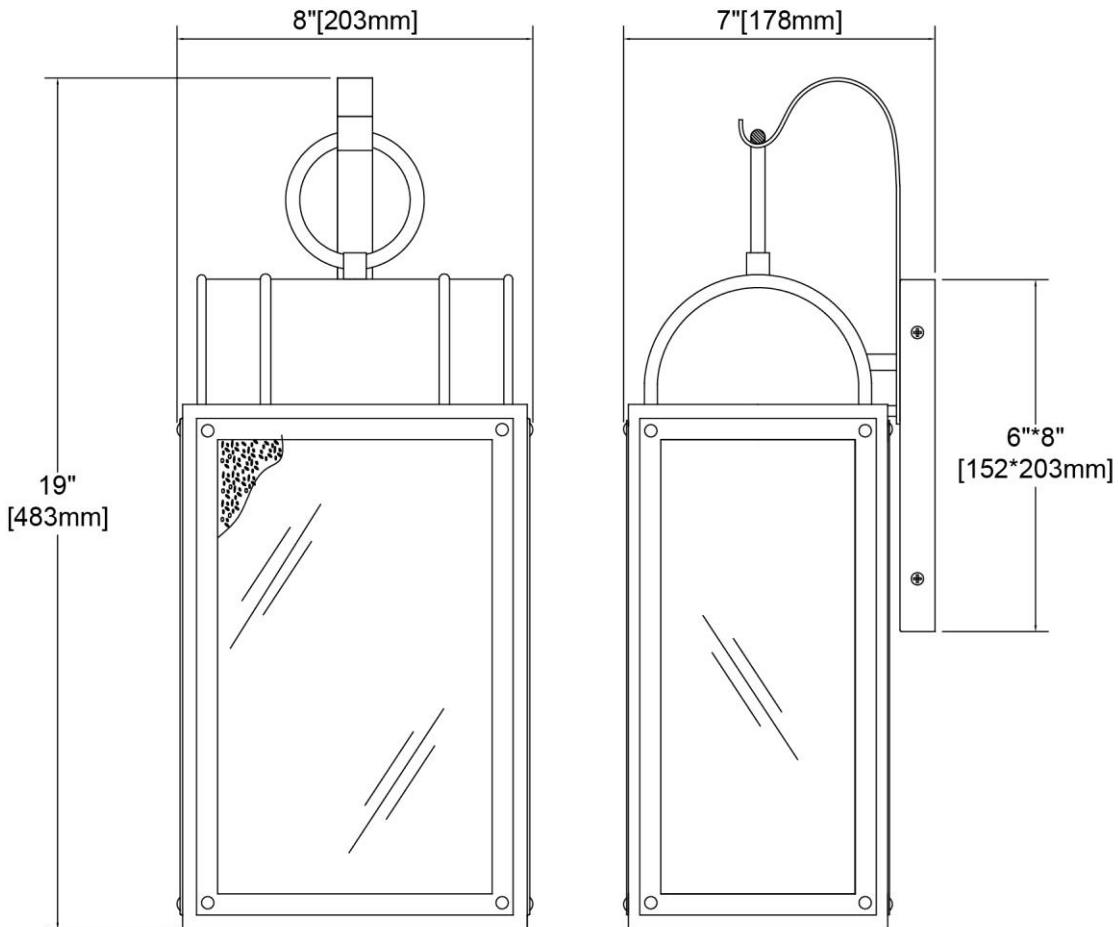

ITEM #:	45482/1
UPC	748119139180
Description	Heritage Hills 1-Light Outdoor Sconce in Aged Zinc with Seedy Glass Enclosure
Finish	Aged Zinc
Materials	Glass, Steel
Brand	ELK Lighting
Collection	Heritage Hills
Category	Outdoor Lighting
Type	Sconce

ITEM DIMENSIONS				RATINGS & SPECIFICATIONS				
Width	8 inches			Safety Rating	ETL		Certification	Wet locations
Depth	7 inches			ADA Compliant	N/A		Voltage	120 volts
Height	19 inches			BULBS / SOCKETS				
Weight	8 pounds			Quantity	1	Wattage	60 watts	
ADDITIONAL DIMENSIONS				Included	No	Type	A19 (E26 Medium Base)	
Backplate / Canopy	6x8			Other	N/A			
HCWO	9 inches			CHAIN / CORD INFORMATION				
Min. Extension	N/A			Chain	N/A	Cord	8 inches	
Max. Extension	N/A			SHADE / GLASS DETAILS				
OVERALL HEIGHT				Shade/Glass Description	Seedy Glass Enclosure			
Min.	N/A	Max.	N/A	Width	N/A		Height	N/A
EXTENSION ROD(S)				Width at Top	N/A		Width at Bottom	N/A
N/A								