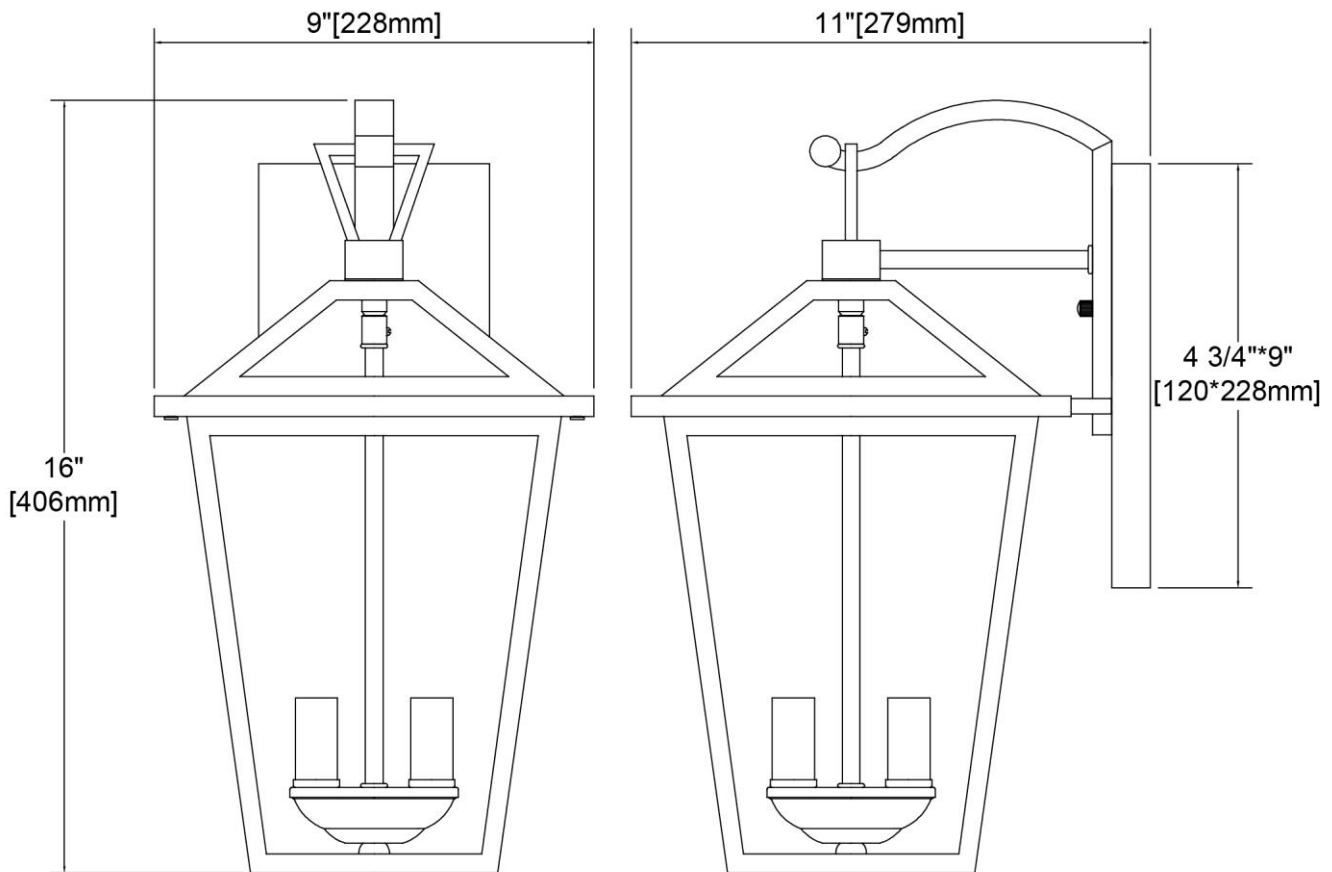

ITEM #:	45471/3
UPC	748119138954
Description	Main Street 3-Light Outdoor Sconce in Black with Clear Glass Enclosure
Finish	Black
Materials	Glass, Steel
Brand	ELK Lighting
Collection	Main Street
Category	Outdoor Lighting
Type	Sconce

ITEM DIMENSIONS				RATINGS & SPECIFICATIONS				
Width	9 inches			Safety Rating	ETL		Certification	Wet locations
Depth	11 inches			ADA Compliant	N/A		Voltage	120 volts
Height	16 inches			BULBS / SOCKETS				
Weight	7 pounds			Quantity	3		Wattage	60 watts
ADDITIONAL DIMENSIONS				Included	No		Type	Torpedo (E12 Candelabra Base)
Backplate / Canopy	4.75x9			Other	N/A			
HCWO	5 inches			CHAIN / CORD INFORMATION				
Min. Extension	N/A			Chain	N/A		Cord	8 inches
Max. Extension	N/A			SHADE / GLASS DETAILS				
OVERALL HEIGHT				Shade/Glass Description	Clear Glass Enclosure			
Min.	N/A		Max.	N/A				
EXTENSION ROD(S)				Width	N/A		Height	N/A
N/A				Width at Top	N/A		Width at Bottom	N/A