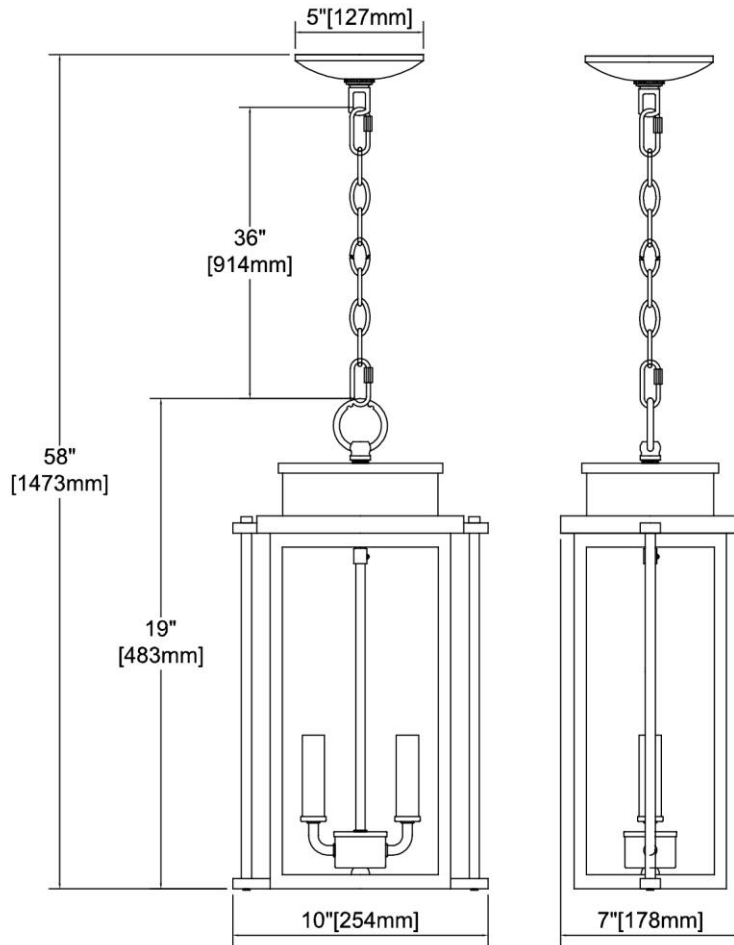

<b>ITEM #:</b>	45443/2
<b>UPC</b>	748119138862
<b>Description</b>	Braddock 2-Light Outdoor Pendant in Architectural Bronze with Seedy Glass Enclosure
<b>Finish</b>	Architectural Bronze
<b>Materials</b>	Glass, Steel
<b>Brand</b>	ELK Lighting
<b>Collection</b>	Braddock
<b>Category</b>	Outdoor Lighting
<b>Type</b>	Hanging

ITEM DIMENSIONS				RATINGS & SPECIFICATIONS				
<b>Width</b>	10 inches			<b>Safety Rating</b>	ETL		<b>Certification</b>	Damp locations
<b>Depth</b>	7 inches			<b>ADA Compliant</b>	N/A		<b>Voltage</b>	120 volts
<b>Height</b>	19 inches			<b>BULBS / SOCKETS</b>				
<b>Weight</b>	9 pounds			<b>Quantity</b>	2		<b>Wattage</b>	60 watts
ADDITIONAL DIMENSIONS				<b>Included</b>	No		<b>Type</b>	Torpedo (E12 Candelabra Base)
<b>Backplate / Canopy</b>	5			<b>Other</b>	N/A			
<b>HCWO</b>	N/A			CHAIN / CORD INFORMATION				
<b>Min. Extension</b>	N/A			<b>Chain</b>	36 inches		<b>Cord</b>	72 inches - Brown
<b>Max. Extension</b>	N/A			SHADE / GLASS DETAILS				
OVERALL HEIGHT				<b>Shade/Glass Description</b>	Seedy Glass Enclosure			
<b>Min.</b>	23 inches		<b>Max.</b>	58 inches				
EXTENSION ROD(S)				<b>Width</b>	N/A		<b>Height</b>	N/A
N/A				<b>Width at Top</b>	N/A		<b>Width at Bottom</b>	N/A