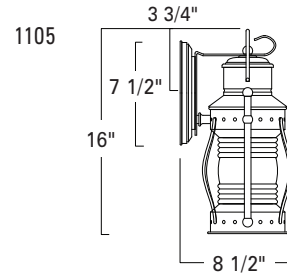

Seafarer

1105
1108
1107

Project Name _____

Fixture Type _____

Quantity _____

Norwell | Lighting

I L E X

Custom Metalcraft

Seafarer Post
1107-BR-CL

Seafarer Large
1105-BR-CL

Seafarer Small
1108-BR-CL

Product Name / Model / Dimensions					Finish Options	Glass Options	Lamping Options
Seafarer Large Wall - 1105 Seafarer Small Wall - 1108 Seafarer Post - 1107					Standard Bronze / BR	Standard Clear / CL	Standard Incandescent (1) 75 Watt Edison
	Height	Width	Projection	TTO			
1105	16.00"	7.50"	8.50"	3.75"			
1108	12.50"	4.75"	6.75"	3.325"			
1107	20.50"	7.50"					
1105 Backplate 7.50" Daimeter 1107 Backplate 6.75" Diameter							