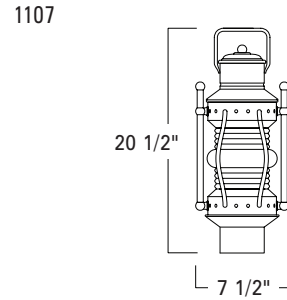

Seafarer

1105
1108
1107

Project Name _____

Fixture Type _____

Quantity _____

Norwell | Lighting

I L E X

Custom Metalcraft

Seafarer Post
1107-BR-CL

Seafarer Large
1105-BR-CL

Seafarer Small
1108-BR-CL

Product Name / Model / Dimensions					Finish Options	Glass Options	Lamping Options
Seafarer Large Wall - 1105 Seafarer Small Wall - 1108 Seafarer Post - 1107					Standard Bronze / BR	Standard Clear / CL	Standard Incandescent (1) 75 Watt Edison
	Height	Width	Projection	TTO			
1105	16.00"	7.50"	8.50"	3.75"			
1108	12.50"	4.75"	6.75"	3.325"			
1107	20.50"	7.50"					
1105 Backplate 7.50" Daimeter 1107 Backplate 6.75" Diameter							