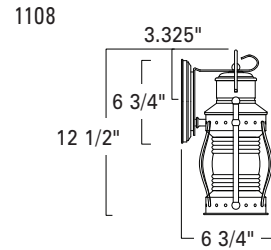

Seafarer

1105
1108
1107

Project Name _____

Fixture Type _____

Quantity _____

Norwell | Lighting

I L E X

Custom Metalcraft

Seafarer Post
1107-BR-CL

Seafarer Large
1105-BR-CL

Seafarer Small
1108-BR-CL

Product Name / Model / Dimensions					Finish Options	Glass Options	Lamping Options
Seafarer Large Wall - 1105 Seafarer Small Wall - 1108 Seafarer Post - 1107					Standard Bronze / BR	Standard Clear / CL	Standard Incandescent (1) 75 Watt Edison
	Height	Width	Projection	TTO			
1105	16.00"	7.50"	8.50"	3.75"			
1108	12.50"	4.75"	6.75"	3.325"			
1107	20.50"	7.50"					
1105 Backplate 7.50" Daimeter 1107 Backplate 6.75" Diameter							