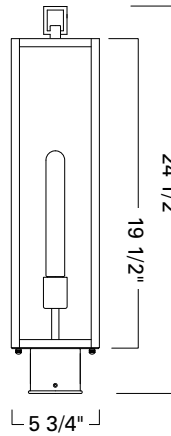

# CAPTURE

- 1185 - SMALL
- 1186 - MEDIUM
- 1187 - LARGE
- 1188 - POST
- 1184 - CEILING / FLUSH

Project Name \_\_\_\_\_

Fixture Type \_\_\_\_\_

Quantity \_\_\_\_\_

Norwell Lighting

ILEX

Custom Metalcraft

Post  
1188-MB-CL

Ceiling / Flush  
1184-MB-CL

1188 Post

1184 Ceiling / Flush

Small Sconce  
1185-MB-CL

Medium Sconce  
1186-MB-CL

Large Sconce  
1187-MB-CL

1185 Small

## SOLID BRASS

Product Name / Model / Dimensions					Finish Options	Diffuser	Lamping Options
CAPTURE - Post 1188, Flush 1184, Small Sconce 1185, Medium Sconce 1186, Large Sconce 1187					Standard Matte Black / MB	Standard Clear Glass / CL	Standard 1185 1186 1187 1188 - 1- 75 Watt Edison T10 Recommended  1184 - 2- 75 Watt Edison T10 Recommended
	Height	Width	Projection	TTO*			
1185	11"	4 3/4"	8 1/2"	4 7/8"			
1186	17"	5 1/2"	8 1/2"	4 7/8"			
1187	21"	5 1/2"	8 1/2"	4 7/8"			
1188	24 1/2"	5 3/4"					
1184	4 1/4"	12" square					
1185 Backplate 6" H X 4 3/4" W 1186 1187 Backplate 8" H X 4 3/4" W							