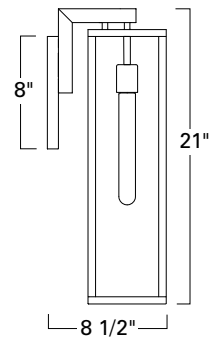

Post  
1188-MB-CL

Ceiling / Flush  
1184-MB-CL

1188 Post

1184 Ceiling / Flush

Small Sconce  
1185-MB-CL

Medium Sconce  
1186-MB-CL

Large Sconce  
1187-MB-CL

1185 Small

Top View

1186 Medium

1187 Large

## SOLID BRASS

Product Name / Model / Dimensions					Finish Options	Diffuser	Lamping Options
CAPTURE - Post 1188, Flush 1184, Small Sconce 1185, Medium Sconce 1186, Large Sconce 1187					Standard Matte Black / MB	Standard Clear Glass / CL	Standard 1185 1186 1187 1188 - 1- 75 Watt Edison T10 Recommended  1184 - 2- 75 Watt Edison T10 Recommended
	Height	Width	Projection	TTO*			
1185	11"	4 3/4"	8 1/2"	4 7/8"			
1186	17"	5 1/2"	8 1/2"	4 7/8"			
1187	21"	5 1/2"	8 1/2"	4 7/8"			
1188	24 1/2"	5 3/4"					
1184	4 1/4"	12" square					
1185 Backplate 6" H X 4 3/4" W 1186 1187 Backplate 8" H X 4 3/4" W							