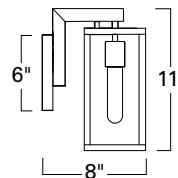

Post  
1188-MB-CL

Ceiling / Flush  
1184-MB-CL

1188 Post

1184 Ceiling / Flush

Small Sconce  
1185-MB-CL

Medium Sconce  
1186-MB-CL

Large Sconce  
1187-MB-CL

1185 Small

Top View

1186 Medium

1187 Large

## SOLID BRASS

Product Name / Model / Dimensions					Finish Options	Diffuser	Lamping Options
CAPTURE - Post 1188, Flush 1184, Small Sconce 1185, Medium Sconce 1186, Large Sconce 1187					Standard Matte Black / MB	Standard Clear Glass / CL	Standard 1185 1186 1187 1188 - 1- 75 Watt Edison T10 Recommended  1184 - 2- 75 Watt Edison T10 Recommended
	Height	Width	Projection	TTO*			
1185	11"	4 3/4"	8 1/2"	4 7/8"			
1186	17"	5 1/2"	8 1/2"	4 7/8"			
1187	21"	5 1/2"	8 1/2"	4 7/8"			
1188	24 1/2"	5 3/4"					
1184	4 1/4"	12" square					
1185 Backplate 6" H X 4 3/4" W 1186 1187 Backplate 8" H X 4 3/4" W							