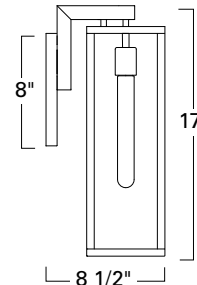

Post  
1188-MB-CL

Ceiling / Flush  
1184-MB-CL

1188 Post

1184 Ceiling / Flush

Small Sconce  
1185-MB-CL

Medium Sconce  
1186-MB-CL

Large Sconce  
1187-MB-CL

1185 Small

Top View

1186 Medium

1187 Large

## SOLID BRASS

Product Name / Model / Dimensions					Finish Options	Diffuser	Lamping Options
CAPTURE - Post 1188, Flush 1184, Small Sconce 1185, Medium Sconce 1186, Large Sconce 1187					Standard Matte Black / MB	Standard Clear Glass / CL	Standard 1185 1186 1187 1188 - 1- 75 Watt Edison T10 Recommended  1184 - 2- 75 Watt Edison T10 Recommended
	Height	Width	Projection	TTO*			
1185	11"	4 3/4"	8 1/2"	4 7/8"			
1186	17"	5 1/2"	8 1/2"	4 7/8"			
1187	21"	5 1/2"	8 1/2"	4 7/8"			
1188	24 1/2"	5 3/4"					
1184	4 1/4"	12" square					
1185 Backplate 6" H X 4 3/4" W 1186 1187 Backplate 8" H X 4 3/4" W							