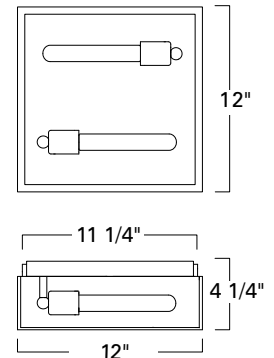

Post  
1188-MB-CL

Ceiling / Flush  
1184-MB-CL

1188 Post

1184 Ceiling / Flush

Small Sconce  
1185-MB-CL

Medium Sconce  
1186-MB-CL

Large Sconce  
1187-MB-CL

1185 Small

Top View

1186 Medium

1187 Large

## SOLID BRASS

Product Name / Model / Dimensions					Finish Options	Diffuser	Lamping Options
CAPTURE - Post 1188, Flush 1184, Small Sconce 1185, Medium Sconce 1186, Large Sconce 1187					Standard Matte Black / MB	Standard Clear Glass / CL	Standard 1185 1186 1187 1188 - 1- 75 Watt Edison T10 Recommended  1184 - 2- 75 Watt Edison T10 Recommended
	Height	Width	Projection	TTO*			
1185	11"	4 3/4"	8 1/2"	4 7/8"			
1186	17"	5 1/2"	8 1/2"	4 7/8"			
1187	21"	5 1/2"	8 1/2"	4 7/8"			
1188	24 1/2"	5 3/4"					
1184	4 1/4"	12" square					
1185 Backplate 6" H X 4 3/4" W 1186 1187 Backplate 8" H X 4 3/4" W							