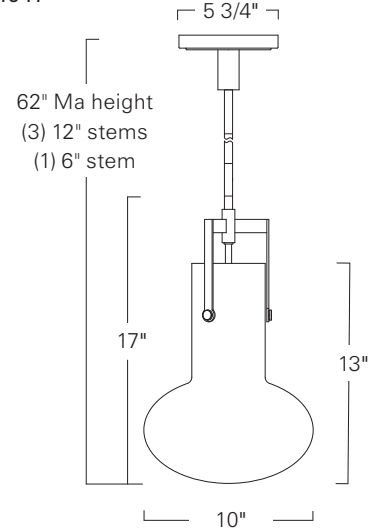

Izel
Pendant
4641

Project Name _____

Fixture Type _____

Quantity _____

Norwell | Lighting

ILEX

Custom Metalcraft

4641-AN-MO

4641-OB-MO

4641

Mushroom
4651

Tapered
4661

Product Name / Model / Dimensions				Finish Options	Diffuser	Lamping Options
Izel Pendant 4641				Standard Antique Brass / AN Oil-Rubbed Bronze / OB	Standard Matte Opal Glass / MO Teardrop Glass Size: 13" H x 10" W	Standard Incandescent 1-60 Watt Medium Base Edison G30 recommended
	Height	Width	Overall Height			
4641	62"	10"	62" Max			
Product ships with (3) 12" stems and (1) 6" stem Canopy 5 3/4" diameter						