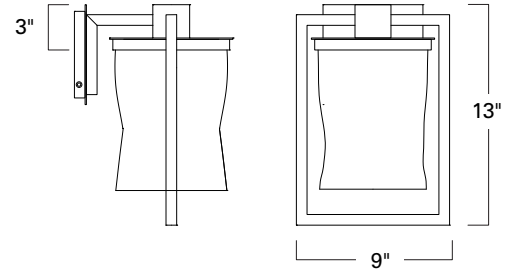

Custom Metalcraft

Small Sconce
1195-MB-FR

Large Sconce
1196-MB-FR

1195 Small Sconce

1196 Large Sconce

1195 -1196 Top View

Product Name / Model / Dimensions					Finish Options	Glass	Lamping Options
Drape Small - 1195					Standard Matte Black / MB	Standard Frosted Glass / FR	Standard Incandescent (1) 60 Watt Medium Base Edison
Drape Large - 1196							
	Height	Width	Projection	TTO*			
1195	13"	9"	9 1/2"	3"			
1196	16"	9"	9 1/2"	3"			
Backplate 6" square							
*Top of fixture to center point of junction box.							