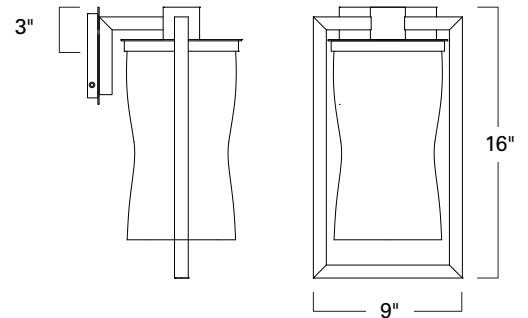

Custom Metalcraft

Small Sconce
1195-MB-FR

Large Sconce
1196-MB-FR

1195 Small Sconce

1196 Large Sconce

1195 -1196 Top View

Product Name / Model / Dimensions					Finish Options	Glass	Lamping Options
Drape Small - 1195					Standard Matte Black / MB	Standard Frosted Glass / FR	Standard Incandescent (1) 60 Watt Medium Base Edison
Drape Large - 1196							
	Height	Width	Projection	TTO*			
1195	13"	9"	9 1/2"	3"			
1196	16"	9"	9 1/2"	3"			
Backplate 6" square							
*Top of fixture to center point of junction box.							