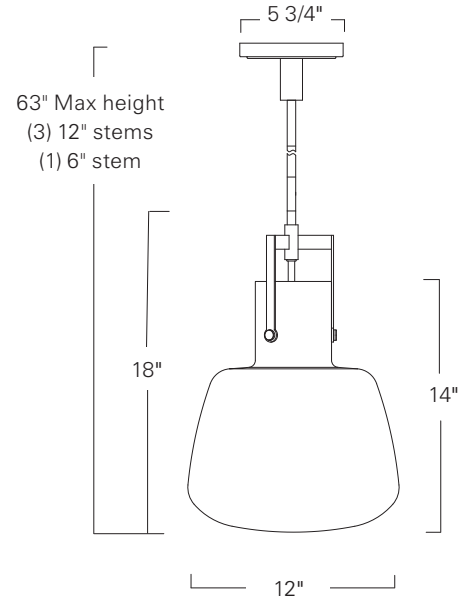

Izel
Pendant
4651

Project Name _____

Fixture Type _____

Quantity _____

Norwell Lighting

ILEX

Custom Metalcraft

4651-AN-MO

4651-OB-MO

4651

Teardrop
4641

Tapered
4661

Product Name / Model / Dimensions				Finish Options	Diffuser	Lamping Options
Izel Pendant 4651				Standard Antique Brass / AN Oil-Rubbed Bronze / OB	Standard Matte Opal Glass / MO Mushroom Glass Size: 14" H x 12" W	Standard Incandescent 1-60 Watt Medium Base Edison G30 recommended
	Body Height	Width	Overall Height			
4651	63"	12"	63" Max			
Product ships with (3) 12" stems and (1) 6" stem Canopy 5 3/4" diameter						